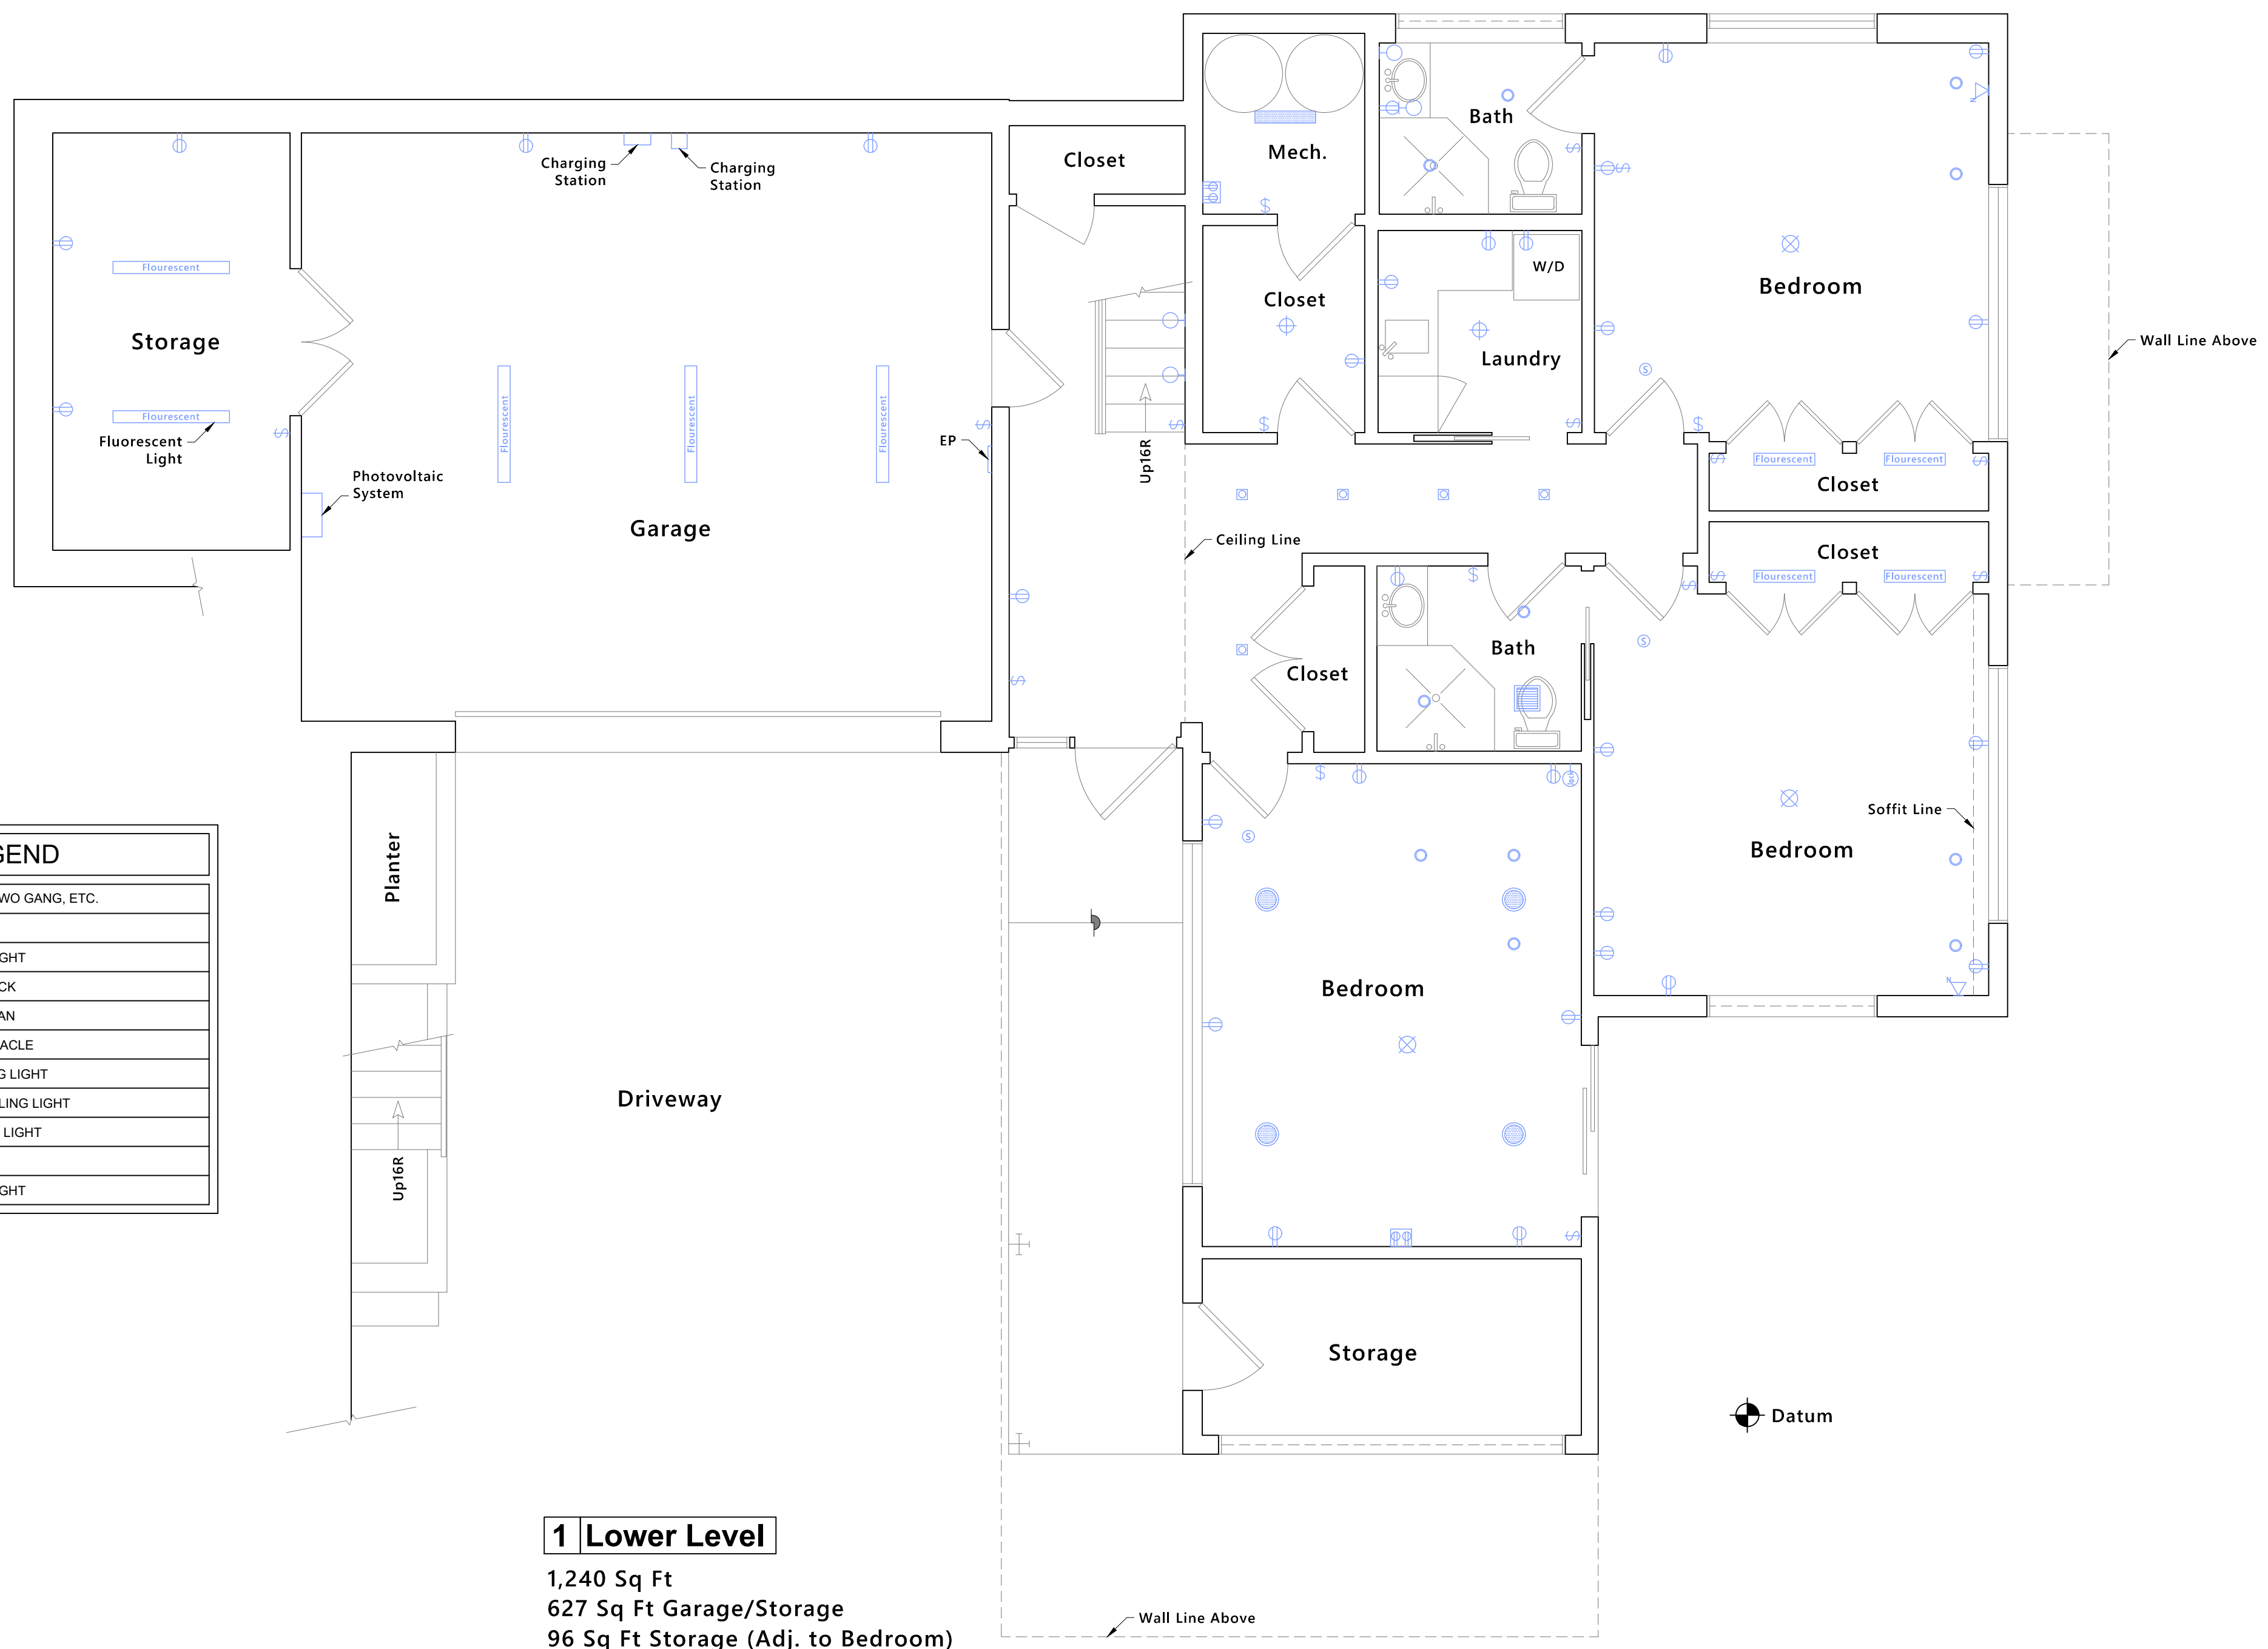

2 Main Level
2,192 Sq Ft

LEGEND	
	SWITCH, = TWO GANG, ETC.
	RECEPTACLE
	RECESSED LIGHT
	NETWORK JACK
	BATH VENT/FAN
	220V RECEPTACLE
	FIXED CEILING LIGHT
	HANGING CEILING LIGHT
	WALL MOUNT LIGHT
	SPEAKER
	RECESSED LIGHT

1 Lower Level
1,240 Sq Ft
627 Sq Ft Garage/Storage
96 Sq Ft Storage (Adj. to Bedroom)