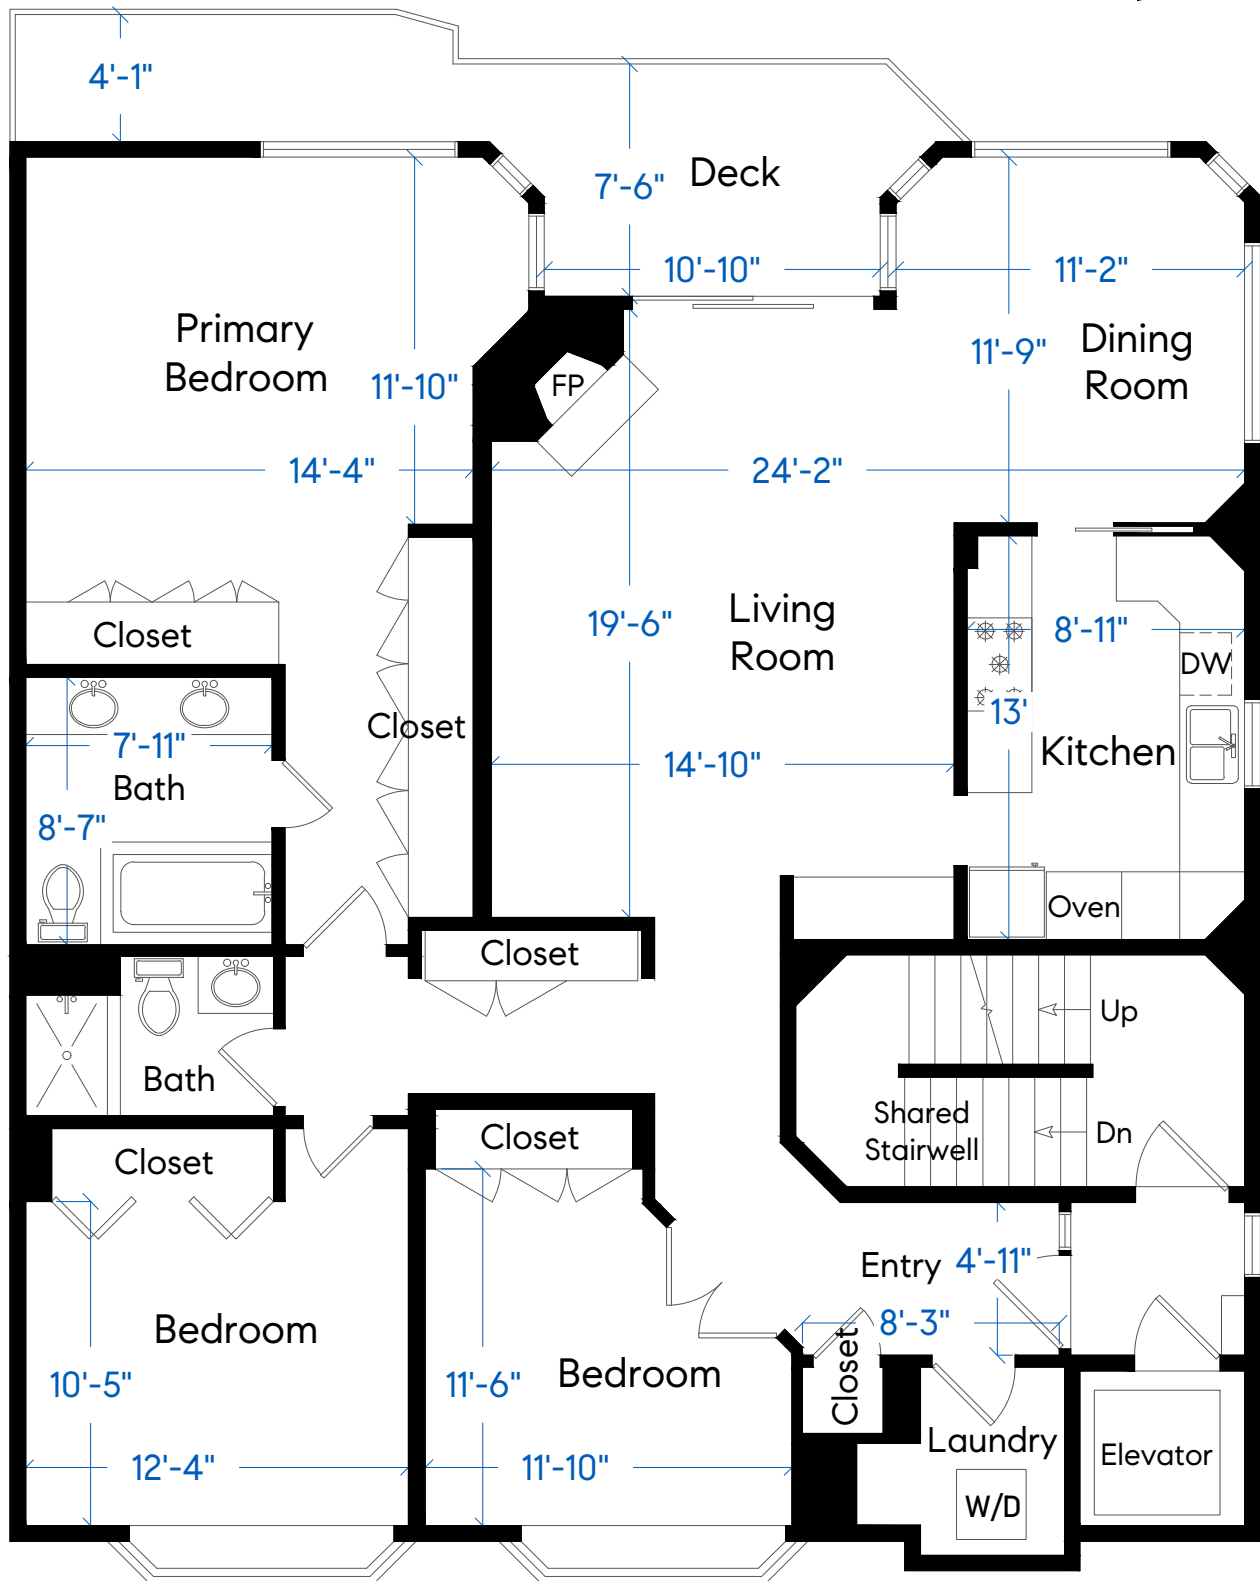

22 Sample Lane, #25

San Francisco, CA

Note: Dimensions are estimates only and have been derived simply for the marketing-style floor plans developed by Open House Drafting.