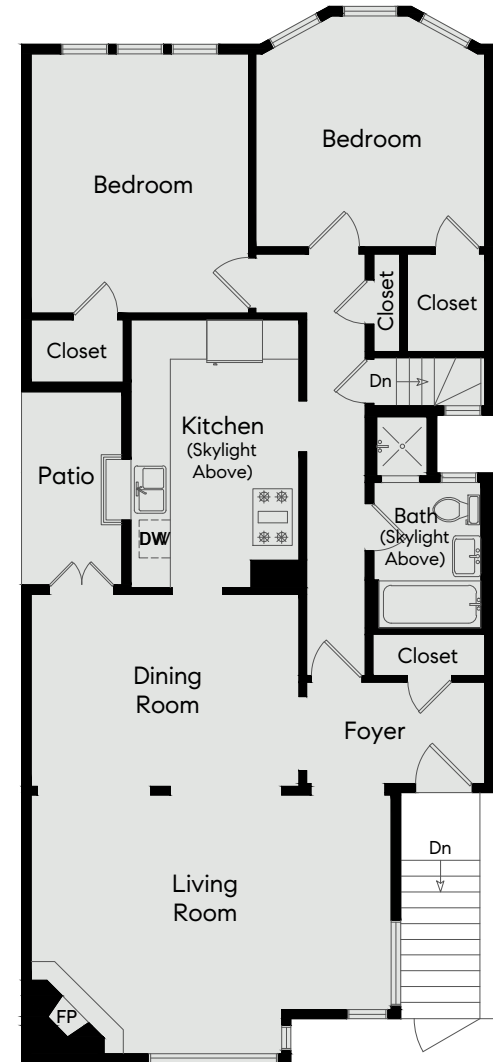

Note: Square footage data represents an estimate and has been derived simply for the marketing-style floor plans developed by Open House Drafting.

# 157 Sample Court

San Francisco, CA

2,320 Sq Ft

Lower Level

315 Sq Ft

1,130 Sq Ft

Main Level

740 Sq Ft

480 Sq Ft

Upper Level

1,265 Sq Ft