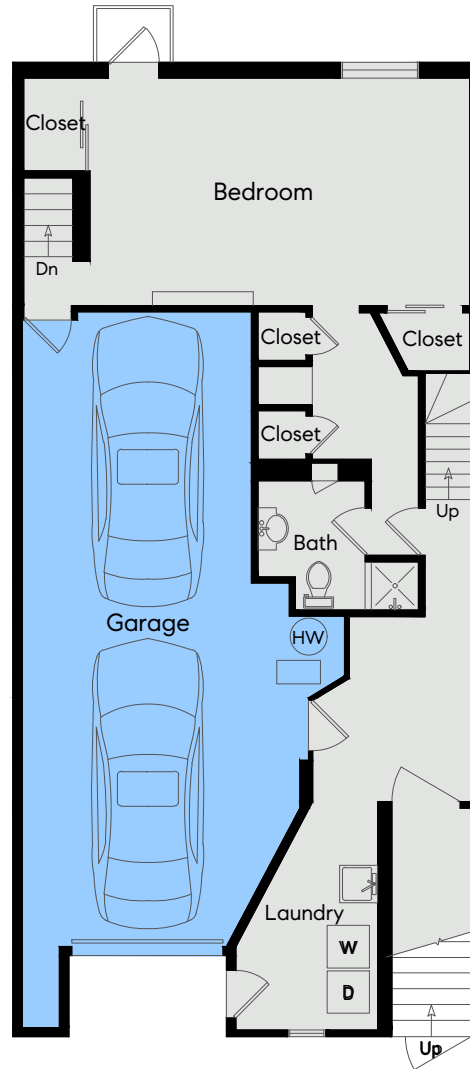

Note: Square footage data represents an estimate and has been derived simply for the marketing-style floor plans developed by Open House Drafting.

# 157 Sample Court

San Francisco, CA

2,320 Sq Ft

Lower Level

315 Sq Ft

1,130 Sq Ft

Main Level

740 Sq Ft

480 Sq Ft

Upper Level

1,265 Sq Ft