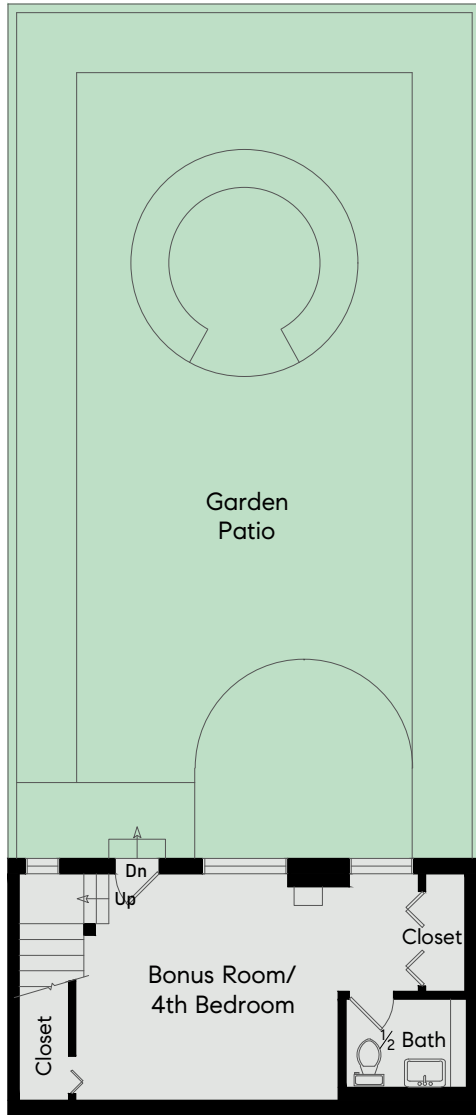

Note: Square footage data represents an estimate and has been derived simply for the marketing-style floor plans developed by Open House Drafting.

# 157 Sample Court

San Francisco, CA

2,320 Sq Ft

Lower Level

315 Sq Ft

1,130 Sq Ft

Main Level

740 Sq Ft

480 Sq Ft

Upper Level

1,265 Sq Ft