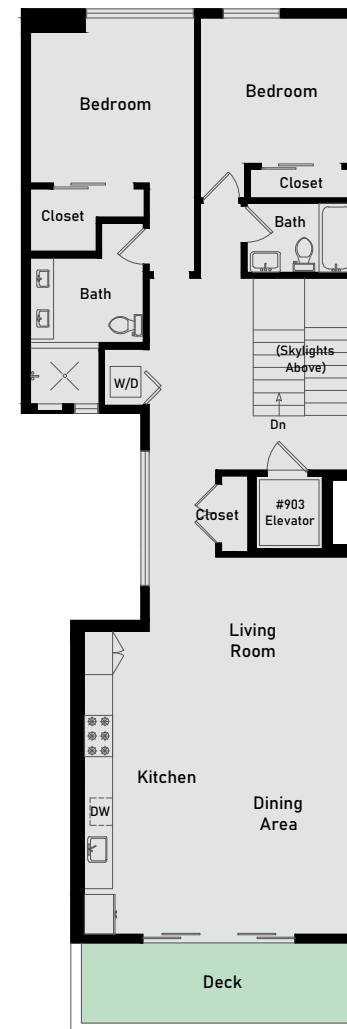

901-903 Sample Avenue

San Francisco, CA

Unit #901 2,295 Sq Ft

Unit #903 1,860 Sq Ft

Total Livable 4,155 Sq Ft

Note: Square footage derived per the exterior face of all boundary walls.
 Note: Square footage data represents an estimate and has been derived simply for the marketing-style floor plans developed by Open House Drafting.

850 Sq Ft
30 Sq Ft

Unit #901
Bedroom Level

190 Sq Ft
820 Sq Ft

Unit #901
Main Level

150 Sq Ft
1,475 Sq Ft
370 Sq Ft

Unit #903

1,490 Sq Ft
115 Sq Ft