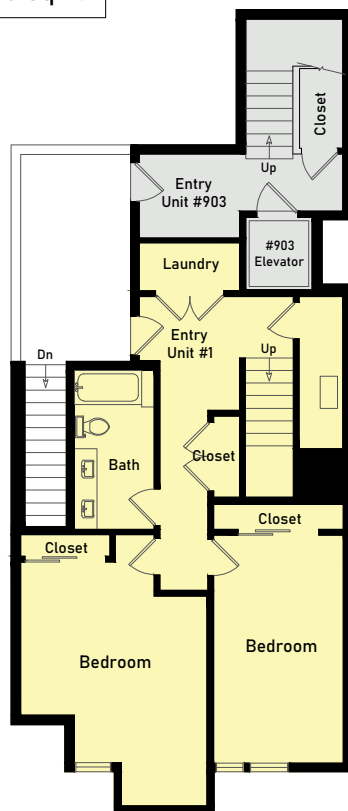

901-903 Sample Avenue

San Francisco, CA

Unit #901 2,295 Sq Ft

Unit #903 1,860 Sq Ft

Total Livable 4,155 Sq Ft

Note: Square footage derived per the exterior face of all boundary walls.
 Note: Square footage data represents an estimate and has been derived simply for the marketing-style floor plans developed by Open House Drafting.

850 Sq Ft
30 Sq Ft

Unit #901
Bedroom Level

190 Sq Ft
820 Sq Ft

Unit #901
Main Level

150 Sq Ft
1,475 Sq Ft
370 Sq Ft

Unit #903

1,490 Sq Ft
115 Sq Ft