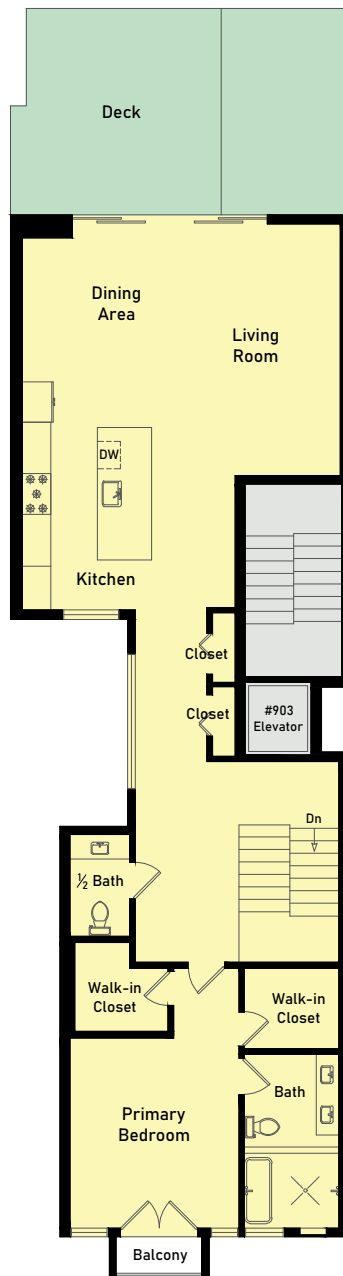

901-903 Sample Avenue

San Francisco, CA

Unit #901 2,295 Sq Ft

Unit #903 1,860 Sq Ft

Total Livable 4,155 Sq Ft

Note: Square footage derived per the exterior face of all boundary walls.
 Note: Square footage data represents an estimate and has been derived simply for the marketing-style floor plans developed by Open House Drafting.

850 Sq Ft
30 Sq Ft

Unit #901
Bedroom Level

190 Sq Ft
820 Sq Ft

Unit #901
Main Level

150 Sq Ft
1,475 Sq Ft
370 Sq Ft

Unit #903

1,490 Sq Ft
115 Sq Ft