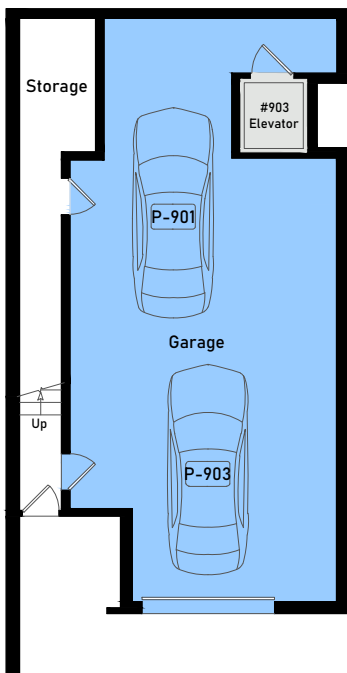

901-903 Sample Avenue

San Francisco, CA

Unit #901 2,295 Sq Ft

Unit #903 1,860 Sq Ft

Total Livable 4,155 Sq Ft

Note: Square footage derived per the exterior face of all boundary walls.
 Note: Square footage data represents an estimate and has been derived simply for the marketing-style floor plans developed by Open House Drafting.

850 Sq Ft
30 Sq Ft

Unit #901
Bedroom Level

190 Sq Ft
820 Sq Ft

Unit #901
Main Level

150 Sq Ft
1,475 Sq Ft
370 Sq Ft

Unit #903

1,490 Sq Ft
115 Sq Ft